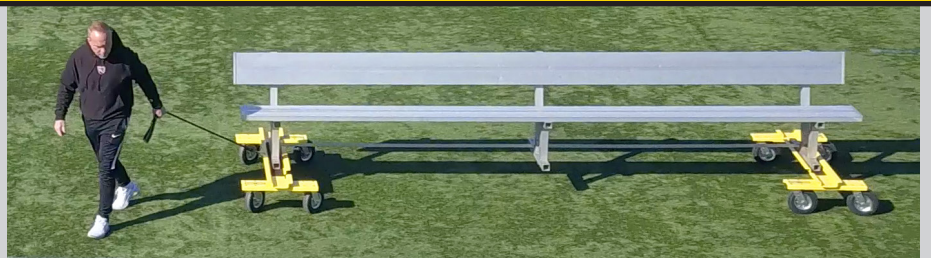

THE UNIVERSAL MOVER

GOALTAXI.COM
SUPPORT@GOALTAXI.COM
OFFICE: 1-609-571-2866

WATCH THE VIDEO

GOAL TAXI™